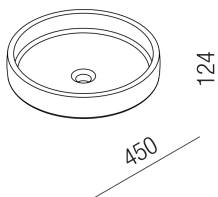

Over countertop washbasin h 12,4 cm
Designer: Patricia Urquiola, 2022

Materials: Marble, Lava stone

Finishes

-  Marble
White Carrara
-  Marble
Black Marquina
-  Marble
Grey Carnico
-  Marble
Green Alpi
-  Marble
Dark Emperador
-  Marble
Petit Granit
-  Marble
Travertine
-  Lava stone
Pietra Lavica

Measurements

Height:	12.4 cm	4" 7/8 inches
Diameter:	45 cm	17" 13/32 inches
Weight:	19 kg	42 lbs
Packaging:	48 x 48 x 22 cm	18" 7/8 x 18" 7/8 x 8" 5/8 inches
Total weight:	21 kg	46 lbs

Description

Round, recooked lava stone countertop washbasin available in two sizes, without a hole for the tap and with free drainage. The washbasin is complete with a drain with a cap in the same finish as the washbasin.

Main dimensions